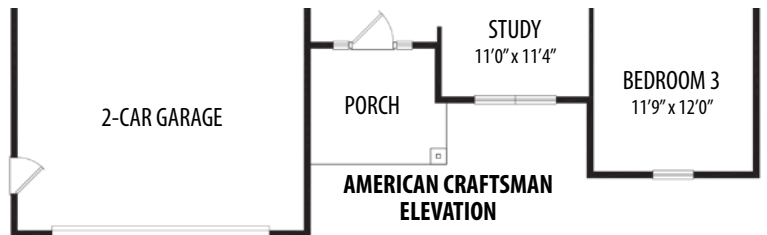

**THE RAVELLO**  
1 Story, 2,201 sq.ft.

**AMERICAN FARMHOUSE** elevation shown with optional cultured stone.

**AMERICAN FARMHOUSE**  
*Estate Series shown.*

**AMERICAN CRAFTSMAN**  
*Estate Series shown.*

# THE RAVELLO

Updated April 22, 2021

1 Story • 2,201 sq.ft. • 3 Bedrooms • 2.5 Baths • Family Room • Study • 2 Car Garage

AMERICAN FARMHOUSE ELEVATION

AMERICAN CRAFTSMAN ELEVATION

**Marketing Disclaimer:** The renderings and visual media used in our marketing are for illustrative purposes only. They depict options and upgrades that are available to purchase but may not be included in the standard feature package. For a full list of our models, standard features and available options contact a member of our sales team. All plans and specifications are believed correct at time of publication, however accuracy is not fully guaranteed. All dimensions, sizes, and descriptions shown are approximate. Amedore Homes et al, reserves the right to revise content without notice or obligation.