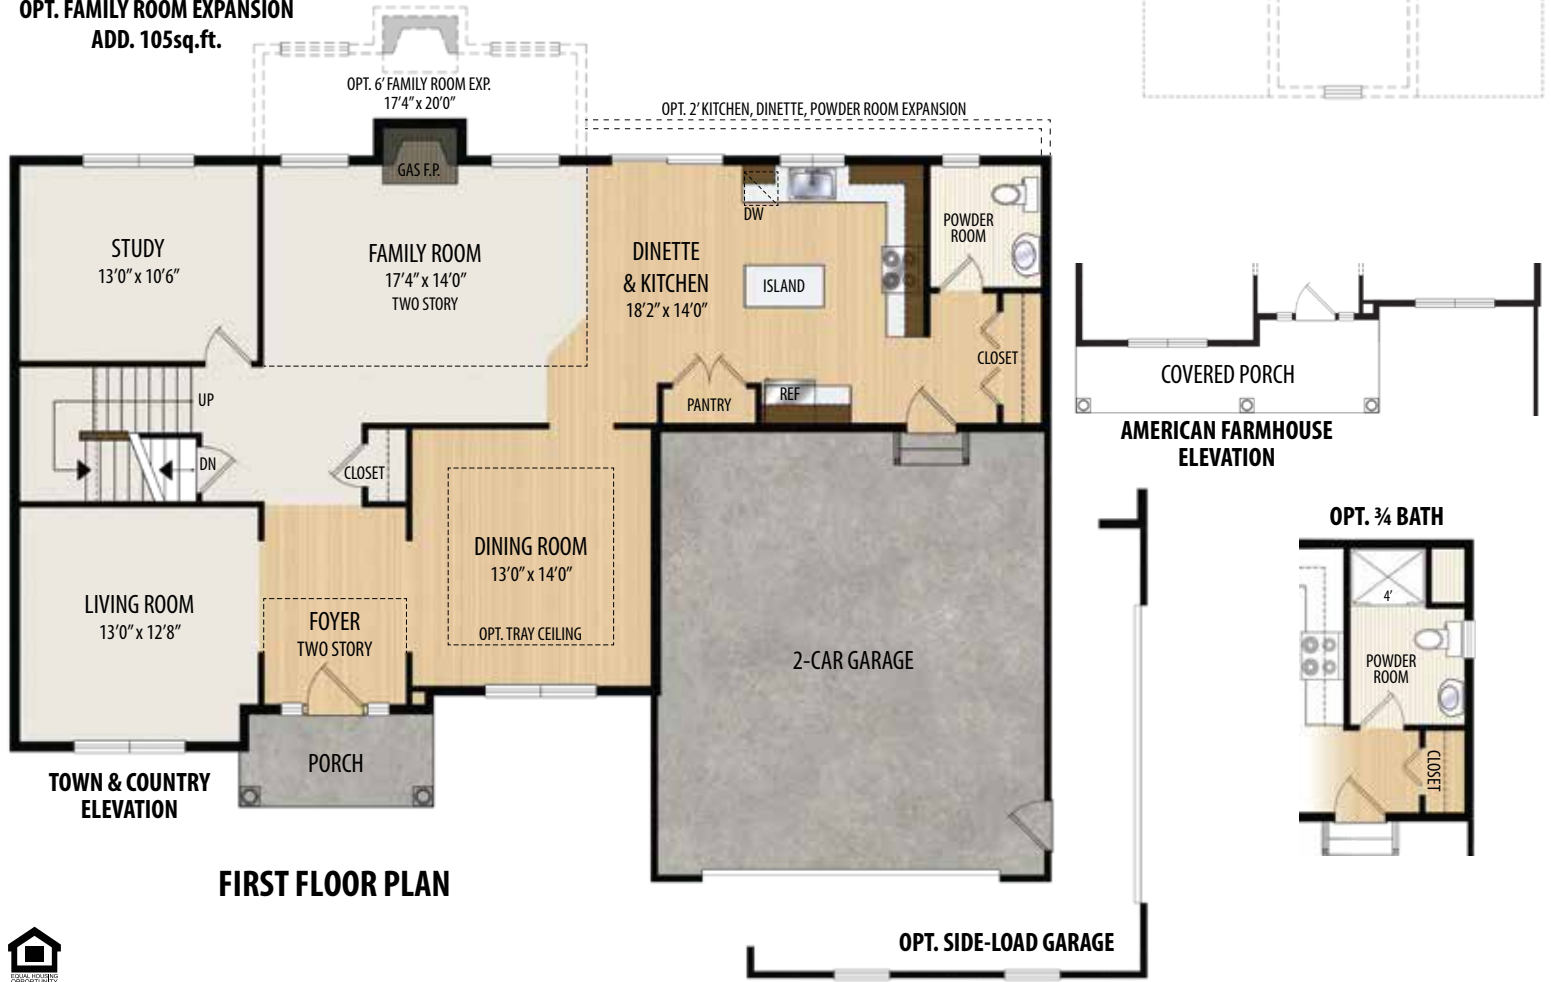

THE CAMBRIDGE
2 Story, 2,766 sq.ft.

TOWN & COUNTRY elevation shown.

TOWN & COUNTRY

AMERICAN FARMHOUSE

THE CAMBRIDGE

Updated January 15, 2022

2 Story • 2,766 sq.ft. • 4 Bedrooms • 2.5 Baths • Living Room • Dining Room • Study • 2nd Floor Laundry • 2 Car Garage

OPT. FAMILY ROOM EXPANSION
ADD. 105sq.ft.

Marketing Disclaimer: The renderings and visual media used in our marketing are for illustrative purposes only. They depict options and upgrades that are available to purchase but may not be included in the standard feature package. For a full list of our models, standard features and available options contact a member of our sales team. All plans and specifications are believed correct at time of publication, however accuracy is not fully guaranteed. All dimensions, sizes, and descriptions shown are approximate. Amedore Homes et al, reserves the right to revise content without notice or obligation.