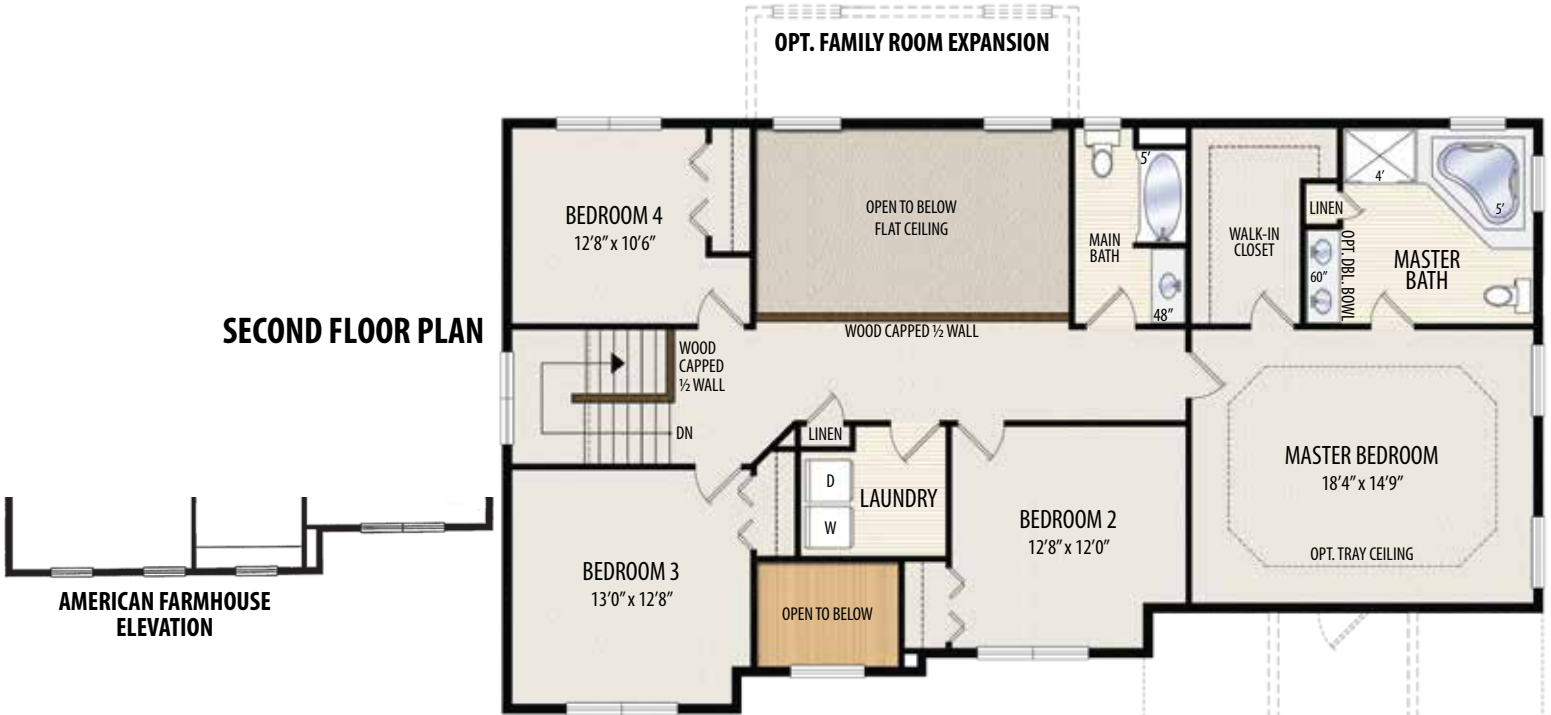

THE CAMBRIDGE
2 Story, 2,766 sq.ft.

TOWN & COUNTRY elevation shown.

TOWN & COUNTRY

AMERICAN FARMHOUSE

THE CAMBRIDGE

Updated January 15, 2022

2 Story • 2,766 sq.ft. • 4 Bedrooms • 2.5 Baths • Living Room • Dining Room • Study • 2nd Floor Laundry • 2 Car Garage

OPT. FAMILY ROOM EXPANSION
ADD. 105sq.ft.

Marketing Disclaimer: The renderings and visual media used in our marketing are for illustrative purposes only. They depict options and upgrades that are available to purchase but may not be included in the standard feature package. For a full list of our models, standard features and available options contact a member of our sales team. All plans and specifications are believed correct at time of publication, however accuracy is not fully guaranteed. All dimensions, sizes, and descriptions shown are approximate. Amedore Homes et al, reserves the right to revise content without notice or obligation.