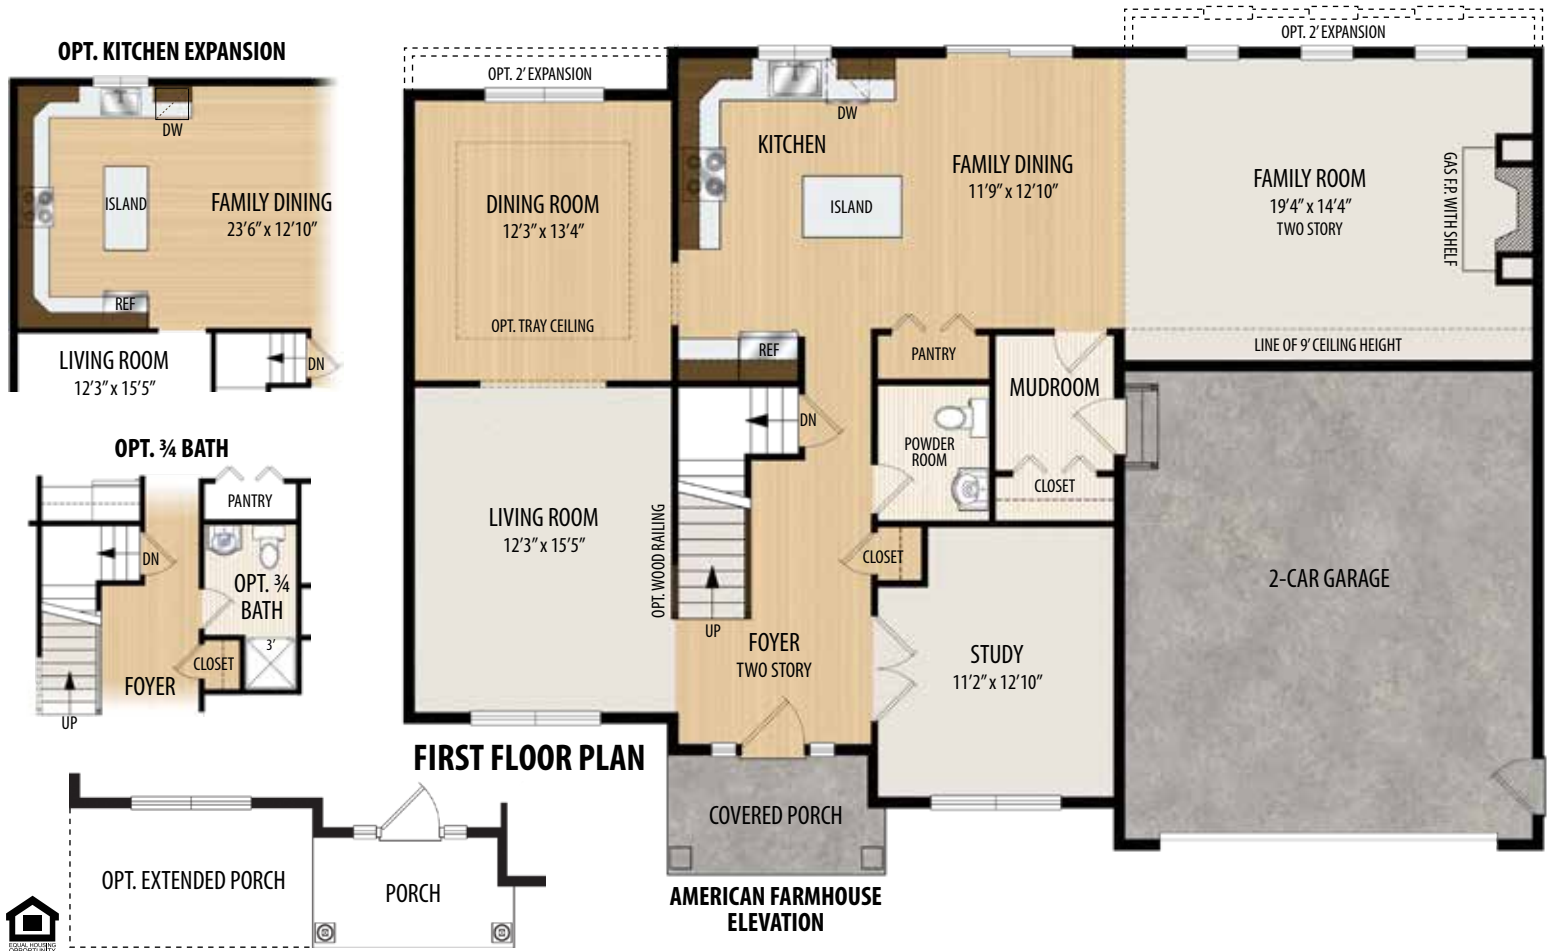

THE BELLE GROVE II
2 Story, 2,883 sq.ft.

AMERICAN FARMHOUSE elevation shown.

AMERICAN FARMHOUSE

THE BELLE GROVE II

Updated May 4, 2021

2 Story • 2,883 sq.ft. • 4 Bedrooms • 2.5 Baths • Living Room • Dining Room • Study • 2nd Floor Laundry • 2 Car Garage

Marketing Disclaimer: The renderings and visual media used in our marketing are for illustrative purposes only. They depict options and upgrades that are available to purchase but may not be included in the standard feature package. For a full list of our models, standard features and available options contact a member of our sales team. All plans and specifications are believed correct at time of publication, however accuracy is not fully guaranteed. All dimensions, sizes, and descriptions shown are approximate. Amedore Homes et al, reserves the right to revise content without notice or obligation.