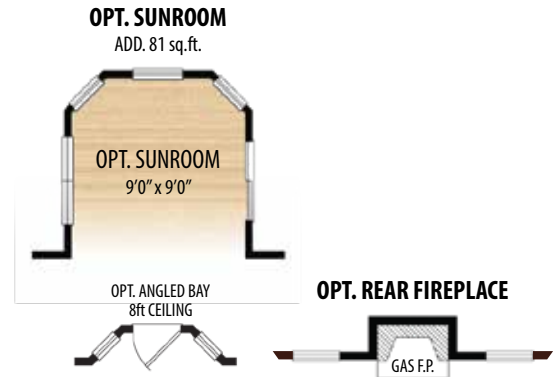

THE CYPRESS I
2 Story, 2,452 sq.ft.

COUNTRY MANOR elevation shown.

COUNTRY MANOR

AMERICAN FARMHOUSE

THE CYPRESS I

2 Story • 2,452 sq.ft. • 4 Bedrooms • 2.5 Baths • Dining Room • Living Room / Opt. Study • Opt. Sunroom • 2 Car Garage

SECOND FLOOR PLAN

FIRST FLOOR PLAN

Marketing Disclaimer: The renderings and visual media used in our marketing are for illustrative purposes only. They depict options and upgrades that are available to purchase but may not be included in the standard feature package. For a full list of our models, standard features and available options contact a member of our sales team. All plans and specifications are believed correct at time of publication, however accuracy is not fully guaranteed. All dimensions, sizes, and descriptions shown are approximate. Amedore Homes et al, reserves the right to revise content without notice or obligation.