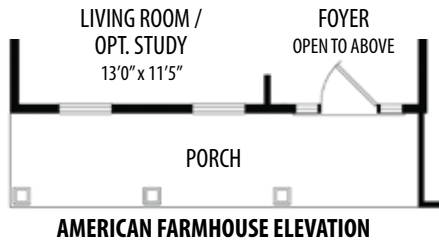

THE CYPRESS I
2 Story, 2,452 sq.ft.

COUNTRY MANOR elevation shown.

COUNTRY MANOR

AMERICAN FARMHOUSE

THE CYPRESS I

2 Story • 2,452 sq.ft. • 4 Bedrooms • 2.5 Baths • Dining Room • Living Room / Opt. Study • Opt. Sunroom • 2 Car Garage

SECOND FLOOR PLAN

FIRST FLOOR PLAN

Marketing Disclaimer: The renderings and visual media used in our marketing are for illustrative purposes only. They depict options and upgrades that are available to purchase but may not be included in the standard feature package. For a full list of our models, standard features and available options contact a member of our sales team. All plans and specifications are believed correct at time of publication, however accuracy is not fully guaranteed. All dimensions, sizes, and descriptions shown are approximate. Amedore Homes et al, reserves the right to revise content without notice or obligation.