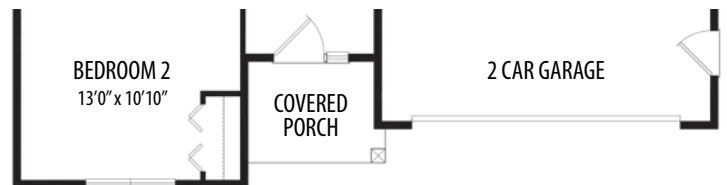

THE LANCASTER
1 Story, 1,514 sq.ft.

AMERICAN FARMHOUSE elevation shown with optional cultured stone.

TOWN & COUNTRY

AMERICAN FARMHOUSE
Shown with optional cultured stone.

THE LANCASTER

Updated April 9, 2022

1 Story • 1,514 sq.ft. • 2 Bedrooms (Opt. 3) • 2 Baths • Study • Opt. Extended Dining Area • 2 Car Garage

FIRST FLOOR PLAN

TOWN & COUNTRY ELEVATION

AMERICAN FARMHOUSE ELEVATION

Marketing Disclaimer: The renderings and visual media used in our marketing are for illustrative purposes only. They depict options and upgrades that are available to purchase but may not be included in the standard feature package. For a full list of our models, standard features and available options contact a member of our sales team. All plans and specifications are believed correct at time of publication, however accuracy is not fully guaranteed. All dimensions, sizes, and descriptions shown are approximate. Amedore Homes et al, reserves the right to revise content without notice or obligation.