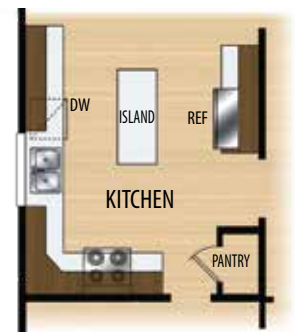

THE MULBERRY
1.5 Story, 2,737 sq.ft.

AMERICAN FARMHOUSE elevation shown.

AMERICAN FARMHOUSE

COUNTRY MANOR

THE MULBERRY

1.5 Story • 2,737 sq.ft. • 3 Bedrooms (Opt. 4th) • 1st Floor Master • 2.5 Baths • Opt. Study • Media Loft • 2 Car Garage

FIRST FLOOR PLAN

AMERICAN FARMHOUSE ELEVATION

SECOND FLOOR PLAN

AMERICAN FARMHOUSE ELEVATION

COUNTRY MANOR ELEVATION

OPT. LUXURY MASTER BATH

OPT. OPEN KITCHEN

COUNTRY MANOR ELEVATION

OPT. ANGLE BAY
8ft CEILING

Marketing Disclaimer: The renderings and visual media used in our marketing are for illustrative purposes only. They depict options and upgrades that are available to purchase but may not be included in the standard feature package. For a full list of our models, standard features and available options contact a member of our sales team. All plans and specifications are believed correct at time of publication, however accuracy is not fully guaranteed. All dimensions, sizes, and descriptions shown are approximate. Amedore Homes et al, reserves the right to revise content without notice or obligation.