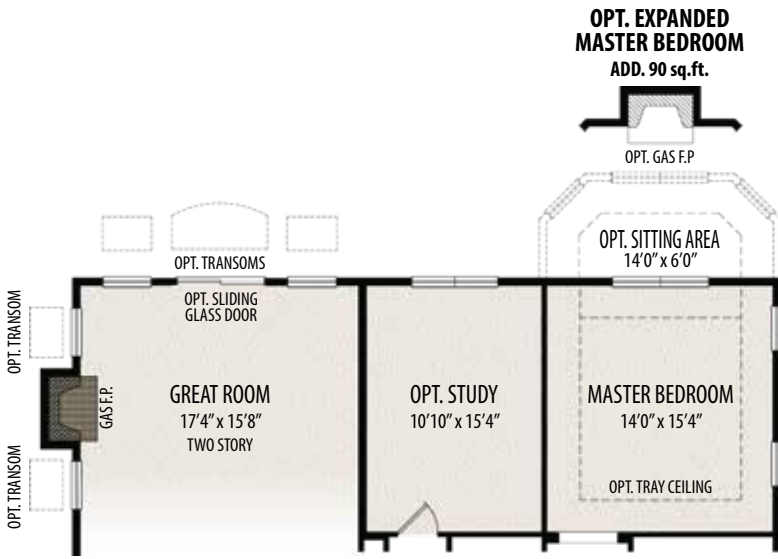

THE MULBERRY
1.5 Story, 2,737 sq.ft.

AMERICAN FARMHOUSE elevation shown.

AMERICAN FARMHOUSE

COUNTRY MANOR

THE MULBERRY

1.5 Story • 2,737 sq.ft. • 3 Bedrooms (Opt. 4th) • 1st Floor Master • 2.5 Baths • Opt. Study • Media Loft • 2 Car Garage

FIRST FLOOR PLAN

AMERICAN FARMHOUSE ELEVATION

SECOND FLOOR PLAN

AMERICAN FARMHOUSE ELEVATION

COUNTRY MANOR ELEVATION

OPT. LUXURY MASTER BATH

OPT. OPEN KITCHEN

COUNTRY MANOR ELEVATION

OPT. ANGLE BAY
8ft CEILING

Marketing Disclaimer: The renderings and visual media used in our marketing are for illustrative purposes only. They depict options and upgrades that are available to purchase but may not be included in the standard feature package. For a full list of our models, standard features and available options contact a member of our sales team. All plans and specifications are believed correct at time of publication, however accuracy is not fully guaranteed. All dimensions, sizes, and descriptions shown are approximate. Amedore Homes et al, reserves the right to revise content without notice or obligation.