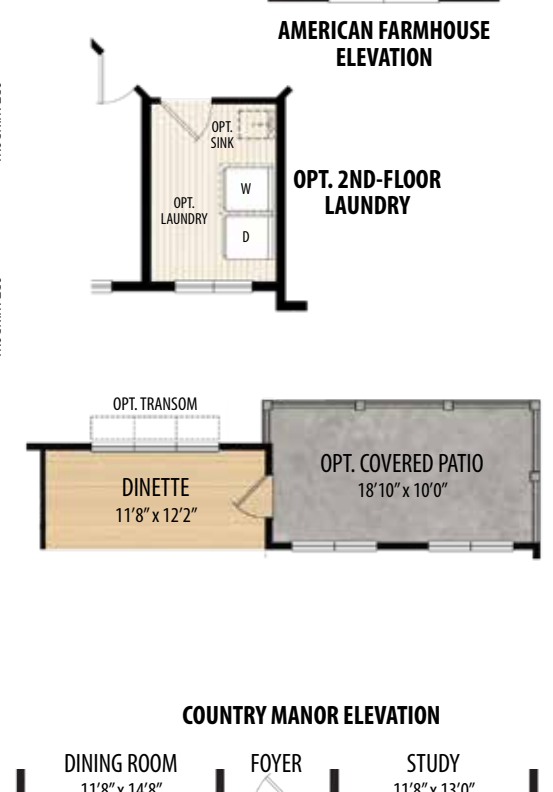

THE PRESTON I
2 Story, 2,801 sq.ft.

AMERICAN FARMHOUSE elevation shown.

AMERICAN FARMHOUSE

COUNTRY MANOR

THE PRESTON I

Updated June 29, 2022

2 Story • 2,801 sq.ft • 4 Bedrooms • 2.5 Baths • Dining Room • Study • 2 Car Garage

SECOND FLOOR PLAN

FIRST FLOOR PLAN

Marketing Disclaimer: The renderings and visual media used in our marketing are for illustrative purposes only. They depict options and upgrades that are available to purchase but may not be included in the standard feature package. For a full list of our models, standard features and available options contact a member of our sales team. All plans and specifications are believed correct at time of publication, however accuracy is not fully guaranteed. All dimensions, sizes, and descriptions shown are approximate. Amedore Homes et al, reserves the right to revise content without notice or obligation.