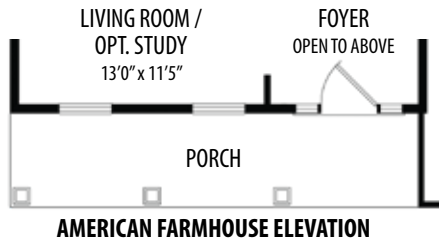

THE CYPRESS I
2 Story, 2,452 sq.ft.

COUNTRY MANOR elevation shown.

COUNTRY MANOR

AMERICAN FARMHOUSE

THE CYPRESS I

2 Story • 2,452 sq.ft. • 4 Bedrooms • 2.5 Baths • Dining Room • Living Room / Opt. Study • Opt. Sunroom • 2 Car Garage

SECOND FLOOR PLAN

FIRST FLOOR PLAN

COUNTRY MANOR ELEVATION

Marketing Disclaimer: The renderings and visual media used in our marketing are for illustrative purposes only. They depict options and upgrades that are available to purchase but may not be included in the standard feature package. For a full list of our models, standard features and available options contact a member of our sales team. All plans and specifications are believed correct at time of publication, however accuracy is not fully guaranteed. All dimensions, sizes, and descriptions shown are approximate. Amedore Homes et al, reserves the right to revise content without notice or obligation.