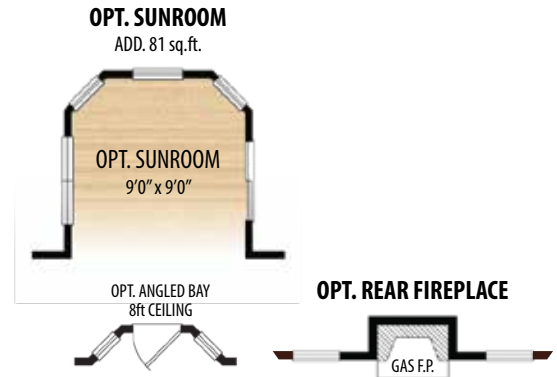

THE CYPRESS I
2 Story, 2,452 sq.ft.

COUNTRY MANOR elevation shown.

COUNTRY MANOR

AMERICAN FARMHOUSE

THE CYPRESS I

2 Story • 2,452 sq.ft. • 4 Bedrooms • 2.5 Baths • Dining Room • Living Room / Opt. Study • Opt. Sunroom • 2 Car Garage

SECOND FLOOR PLAN

FIRST FLOOR PLAN

COUNTRY MANOR ELEVATION

Marketing Disclaimer: The renderings and visual media used in our marketing are for illustrative purposes only. They depict options and upgrades that are available to purchase but may not be included in the standard feature package. For a full list of our models, standard features and available options contact a member of our sales team. All plans and specifications are believed correct at time of publication, however accuracy is not fully guaranteed. All dimensions, sizes, and descriptions shown are approximate. Amedore Homes et al, reserves the right to revise content without notice or obligation.