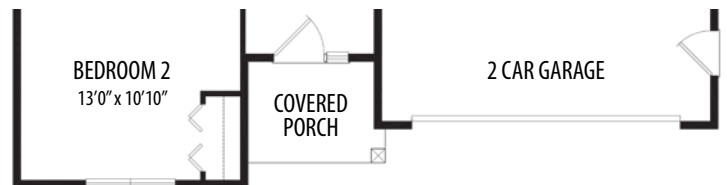

THE LANCASTER
1 Story, 1,514 sq.ft.

AMERICAN FARMHOUSE elevation shown with optional cultured stone.

TOWN & COUNTRY

AMERICAN FARMHOUSE
Shown with optional cultured stone.

THE LANCASTER

Updated September 2, 2022

1 Story • 1,514 sq.ft. • 2 Bedrooms (Opt. 3) • 2 Baths • Study • Opt. Extended Dining Area • 2 Car Garage

FIRST FLOOR PLAN

TOWN & COUNTRY ELEVATION

AMERICAN FARMHOUSE ELEVATION

Marketing Disclaimer: The renderings and visual media used in our marketing are for illustrative purposes only. They depict options and upgrades that are available to purchase but may not be included in the standard feature package. For a full list of our models, standard features and available options contact a member of our sales team. All plans and specifications are believed correct at time of publication, however accuracy is not fully guaranteed. All dimensions, sizes, and descriptions shown are approximate. Amedore Homes et al, reserves the right to revise content without notice or obligation.