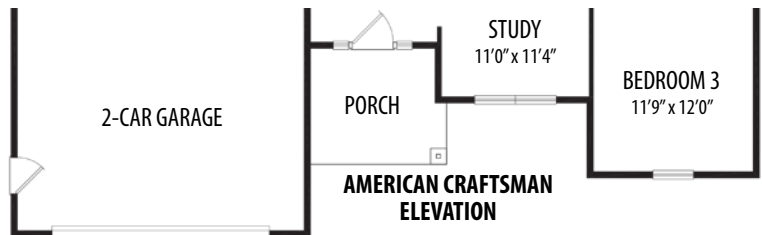

**THE RAVELLO**  
1 Story, 2,201 sq.ft.

**AMERICAN FARMHOUSE** elevation shown with optional cultured stone.

**AMERICAN FARMHOUSE**  
*Estate Series shown.*

**AMERICAN CRAFTSMAN**  
*Estate Series shown.*

# THE RAVELLO

Updated September 10, 2022

1 Story • 2,201 sq.ft. • 3 Bedrooms • 2.5 Baths • Family Room • Study • 2 Car Garage

**Marketing Disclaimer:** The renderings and visual media used in our marketing are for illustrative purposes only. They depict options and upgrades that are available to purchase but may not be included in the standard feature package. For a full list of our models, standard features and available options contact a member of our sales team. All plans and specifications are believed correct at time of publication, however accuracy is not fully guaranteed. All dimensions, sizes, and descriptions shown are approximate. Amedore Homes et al, reserves the right to revise content without notice or obligation.