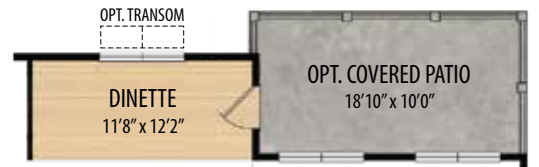

THE PRESTON I: 2-STORY FAMILY ROOM

Updated September 23, 2022

2 Story • 2,801 sq.ft • 4 Bedrooms • 2.5 Baths • Dining Room • Study • 2 Car Garage

SECOND FLOOR PLAN

FIRST FLOOR PLAN

AMERICAN FARMHOUSE ELEVATION

OPT. 2ND-FLOOR LAUNDRY

COUNTRY MANOR ELEVATION

Marketing Disclaimer: The renderings and visual media used in our marketing are for illustrative purposes only. They depict options and upgrades that are available to purchase but may not be included in the standard feature package. For a full list of our models, standard features and available options contact a member of our sales team. All plans and specifications are believed correct at time of publication, however accuracy is not fully guaranteed. All dimensions, sizes, and descriptions shown are approximate. Amedore Homes et al, reserves the right to revise content without notice or obligation.

©Amedore Homes, Inc 2021

518.456.1010
amedorehomes.com

Amedore INC.
HOMES
Surround Yourself with Excellence!