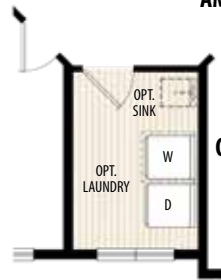

THE PRESTON I: 2-STORY FAMILY ROOM
2 Story, 2,801 sq.ft.

AMERICAN FARMHOUSE elevation shown with 2-story family room.

AMERICAN FARMHOUSE
Shown with 2-Story Family Room

COUNTRY MANOR
Shown with 2-Story Family Room

THE PRESTON I: 2-STORY FAMILY ROOM

Updated September 23, 2022

2 Story • 2,801 sq.ft • 4 Bedrooms • 2.5 Baths • Dining Room • Study • 2 Car Garage

SECOND FLOOR PLAN

FIRST FLOOR PLAN

AMERICAN FARMHOUSE ELEVATION

OPT. 2ND-FLOOR LAUNDRY

COUNTRY MANOR ELEVATION

Marketing Disclaimer: The renderings and visual media used in our marketing are for illustrative purposes only. They depict options and upgrades that are available to purchase but may not be included in the standard feature package. For a full list of our models, standard features and available options contact a member of our sales team. All plans and specifications are believed correct at time of publication, however accuracy is not fully guaranteed. All dimensions, sizes, and descriptions shown are approximate. Amedore Homes et al, reserves the right to revise content without notice or obligation.