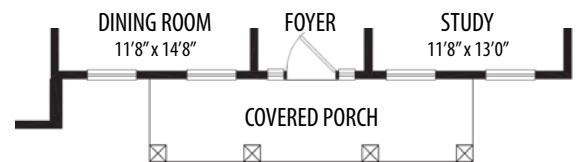

COUNTRY MANOR ELEVATION

Marketing Disclaimer: The renderings and visual media used in our marketing are for illustrative purposes only. They depict options and upgrades that are available to purchase but may not be included in the standard feature package. For a full list of our models, standard features and available options contact a member of our sales team. All plans and specifications are believed correct at time of publication, however accuracy is not fully guaranteed. All dimensions, sizes, and descriptions shown are approximate. Amedore Homes et al, reserves the right to revise content without notice or obligation.

©Amedore Homes, Inc 2021

518.456.1010
amedorehomes.com

Amedore INC.
HOMES
Surround Yourself with Excellence!