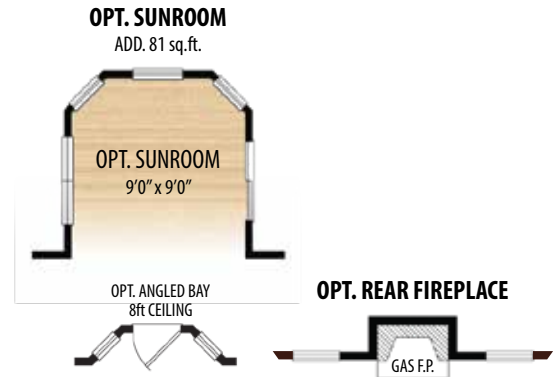

THE CYPRESS I
2 Story, 2,563 sq.ft.

COUNTRY MANOR elevation shown.

COUNTRY MANOR

AMERICAN FARMHOUSE

THE CYPRESS I

2 Story • 2,563 sq.ft. • 4 Bedrooms • 2.5 Baths • Dining Room • Living Room / Opt. Study • Opt. Sunroom • 2 Car Garage

SECOND FLOOR PLAN

FIRST FLOOR PLAN

COUNTRY MANOR ELEVATION

Marketing Disclaimer: The renderings and visual media used in our marketing are for illustrative purposes only. They depict options and upgrades that are available to purchase but may not be included in the standard feature package. For a full list of our models, standard features and available options contact a member of our sales team. All plans and specifications are believed correct at time of publication, however accuracy is not fully guaranteed. All dimensions, sizes, and descriptions shown are approximate. Amedore Homes et al, reserves the right to revise content without notice or obligation.