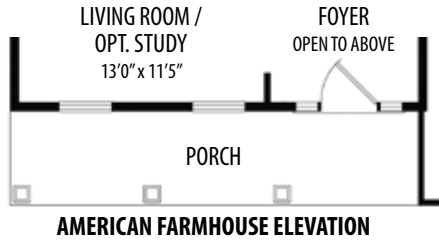

THE CYPRESS I
2 Story, 2,563 sq.ft.

COUNTRY MANOR elevation shown.

COUNTRY MANOR

AMERICAN FARMHOUSE

THE CYPRESS I

2 Story • 2,563 sq.ft. • 4 Bedrooms • 2.5 Baths • Dining Room • Living Room / Opt. Study • Opt. Sunroom • 2 Car Garage

SECOND FLOOR PLAN

FIRST FLOOR PLAN

COUNTRY MANOR ELEVATION

Marketing Disclaimer: The renderings and visual media used in our marketing are for illustrative purposes only. They depict options and upgrades that are available to purchase but may not be included in the standard feature package. For a full list of our models, standard features and available options contact a member of our sales team. All plans and specifications are believed correct at time of publication, however accuracy is not fully guaranteed. All dimensions, sizes, and descriptions shown are approximate. Amedore Homes et al, reserves the right to revise content without notice or obligation.