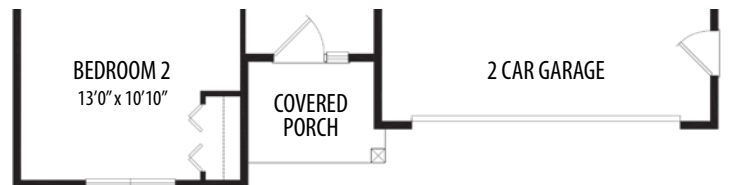

AMERICAN FARMHOUSE ELEVATION