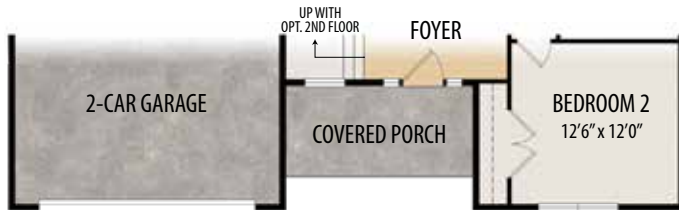

THE LEIGHTON
1 Story, 2,160 sq.ft.

AMERICAN CRAFTSMAN elevation shown with optional cultured stone.

AMERICAN FARMHOUSE
Shown with optional cultured stone.

AMERICAN CRAFTSMAN
Shown with optional cultured stone.

THE LEIGHTON

1 Story • 2,160 sq.ft. • 2 Bedrooms (Opt. 3) • 2.5 Baths (Opt. 3) • Study • Covered Lanai • 2 Car Garage

OPT. EXPANDED MASTER BEDROOM
ADD. 96 sq.ft.

ALTERNATE MASTER BATH LAYOUT

OPT. 2ND FLOOR EXPANSION
ADD. 402 sq.ft.