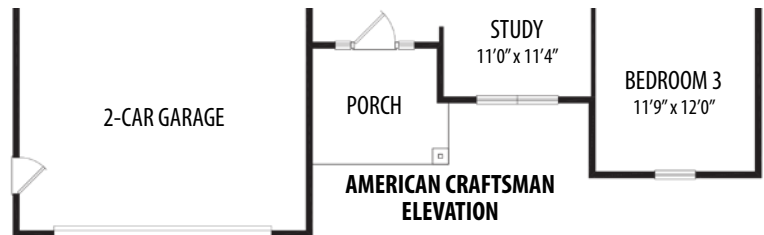

THE RAVELLO
1 Story, 2,201 sq.ft.

AMERICAN FARMHOUSE elevation shown with optional cultured stone.

AMERICAN FARMHOUSE
Shown with optional cultured stone.

AMERICAN CRAFTSMAN
Shown with optional cultured stone.

THE RAVELLO

Updated September 10, 2022

1 Story • 2,201 sq.ft. • 3 Bedrooms • 2.5 Baths • Family Room • Study • 2 Car Garage

Marketing Disclaimer: The renderings and visual media used in our marketing are for illustrative purposes only. They depict options and upgrades that are available to purchase but may not be included in the standard feature package. For a full list of our models, standard features and available options contact a member of our sales team. All plans and specifications are believed correct at time of publication, however accuracy is not fully guaranteed. All dimensions, sizes, and descriptions shown are approximate. Amedore Homes et al, reserves the right to revise content without notice or obligation.