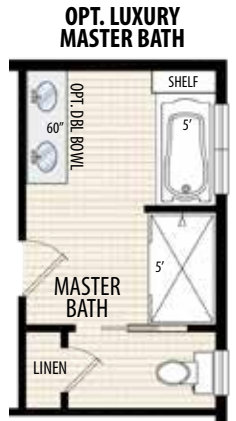

THE RAVELLO
1 Story, 2,201 sq.ft.

AMERICAN FARMHOUSE elevation shown with optional cultured stone.

AMERICAN FARMHOUSE
Shown with optional cultured stone.

AMERICAN CRAFTSMAN
Shown with optional cultured stone.

THE RAVELLO

Updated September 10, 2022

1 Story • 2,201 sq.ft. • 3 Bedrooms • 2.5 Baths • Family Room • Study • 2 Car Garage

Marketing Disclaimer: The renderings and visual media used in our marketing are for illustrative purposes only. They depict options and upgrades that are available to purchase but may not be included in the standard feature package. For a full list of our models, standard features and available options contact a member of our sales team. All plans and specifications are believed correct at time of publication, however accuracy is not fully guaranteed. All dimensions, sizes, and descriptions shown are approximate. Amedore Homes et al, reserves the right to revise content without notice or obligation.