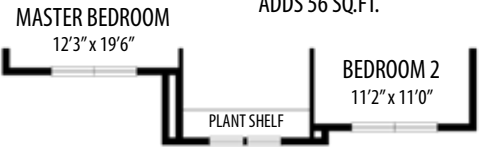

**THE BELLE GROVE II**  
2 Story, 3,135 sq.ft.

**AMERICAN FARMHOUSE** elevation shown with included cultured stone.

**AMERICAN CRAFTSMAN** elevation shown with included cultured stone, and optional canopy roof.

# THE BELLE GROVE II

Updated January 10, 2024

2 Story • 3,135 sq.ft. • 4 Bedrooms • 2.5 Baths • Living Room • Dining Room • Study • 2nd Floor Laundry • 2 Car Garage

**SECOND FLOOR PLAN**

**AMERICAN FARMHOUSE ELEVATION**

**AMERICAN CRAFTSMAN ELEVATION**

ADDS 56 SQ.FT.

**OPT. 2' EXPANSION**  
ADD 25 sq.ft.

**FIRST FLOOR PLAN**

**AMERICAN CRAFTSMAN ELEVATION**

**AMERICAN FARMHOUSE ELEVATION**

**OPT. 1' EXPANSION**  
ADD 11 sq.ft.