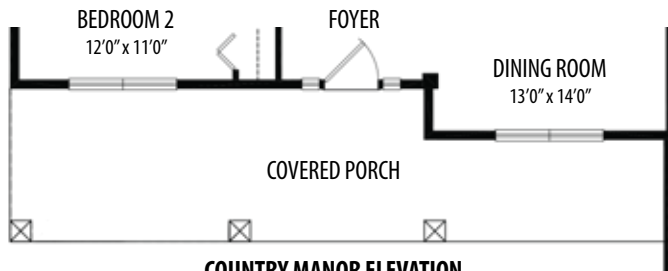

THE DANBURY
1 Story, 2,036 sq.ft.

AMERICAN FARMHOUSE elevation shown with optional cultured stone.

COUNTRY MANOR elevation shown with optional cultured stone.

THE DANBURY

1 Story • 2,036 sq.ft. • 3 Bedrooms • 2 Baths • Dining Room • 2 Car Garage

OPTIONAL EXTENDED GREAT ROOM

ADD. 80 sq.ft.

AMERICAN FARMHOUSE ELEVATION

COUNTRY MANOR ELEVATION

Marketing Disclaimer: The renderings and visual media used in our marketing are for illustrative purposes only. They depict options and upgrades that are available to purchase but may not be included in the standard feature package. For a full list of our models, standard features and available options contact a member of our sales team. All plans and specifications are believed correct at time of publication, however accuracy is not fully guaranteed. All dimensions, sizes, and descriptions shown are approximate. Listed sq.ft. is based on heated space. Amedore Homes et al, reserves the right to revise content without notice or obligation.