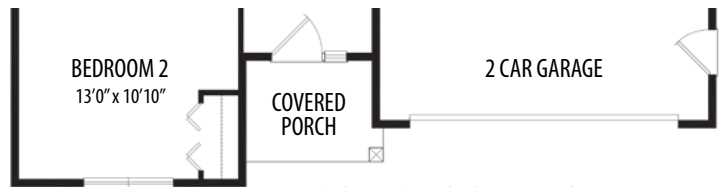

THE LANCASTER
1 Story, 1,513 sq.ft.

TOWN & COUNTRY elevation shown.

AMERICAN FARMHOUSE elevation shown with included cultured stone.

THE LANCASTER

Updated January 10, 2024

1 Story • 1,513 sq.ft. • 2 Bedrooms (Opt. 3) • 2 Baths • Study • Opt. Extended Dining Area • 2 Car Garage

FIRST FLOOR PLAN

TOWN & COUNTRY ELEVATION

AMERICAN FARMHOUSE ELEVATION

ADD 25 sq.ft.

Marketing Disclaimer: The renderings and visual media used in our marketing are for illustrative purposes only. They depict options and upgrades that are available to purchase but may not be included in the standard feature package. For a full list of our models, standard features and available options contact a member of our sales team. All plans and specifications are believed correct at time of publication, however accuracy is not fully guaranteed. All dimensions, sizes, and descriptions shown are approximate. Listed sq.ft. is based on heated space. Amedore Homes et al, reserves the right to revise content without notice or obligation.