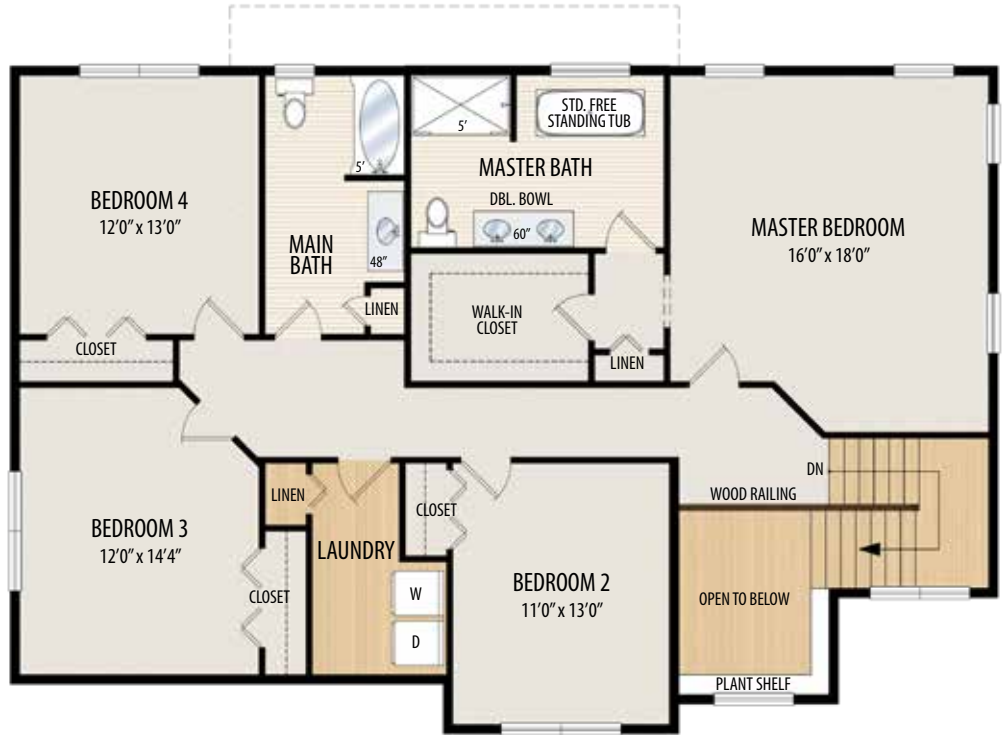

THE HUDSON: 7 ESPEN PLACE
2 Story, 2,844 sq.ft.

AMERICAN FARMHOUSE elevation shown.

THE HUDSON: 7 ESPEN PLACE

Updated April 24, 2024

2 Story • 2,844 sq.ft. • 5 Bedrooms • 3 Full Baths • Dining Room • 2 Car Garage

SECOND FLOOR PLAN

FIRST FLOOR PLAN

AMERICAN FARMHOUSE ELEVATION

Marketing Disclaimer: The renderings and visual media used in our marketing are for illustrative purposes only. They depict options and upgrades that are available to purchase but may not be included in the standard feature package. For a full list of our models, standard features and available options contact a member of our sales team. All plans and specifications are believed correct at time of publication, however accuracy is not fully guaranteed. All dimensions, sizes, and descriptions shown are approximate. Listed sq.ft. is based on heated space. Amedore Homes et al, reserves the right to revise content without notice or obligation.